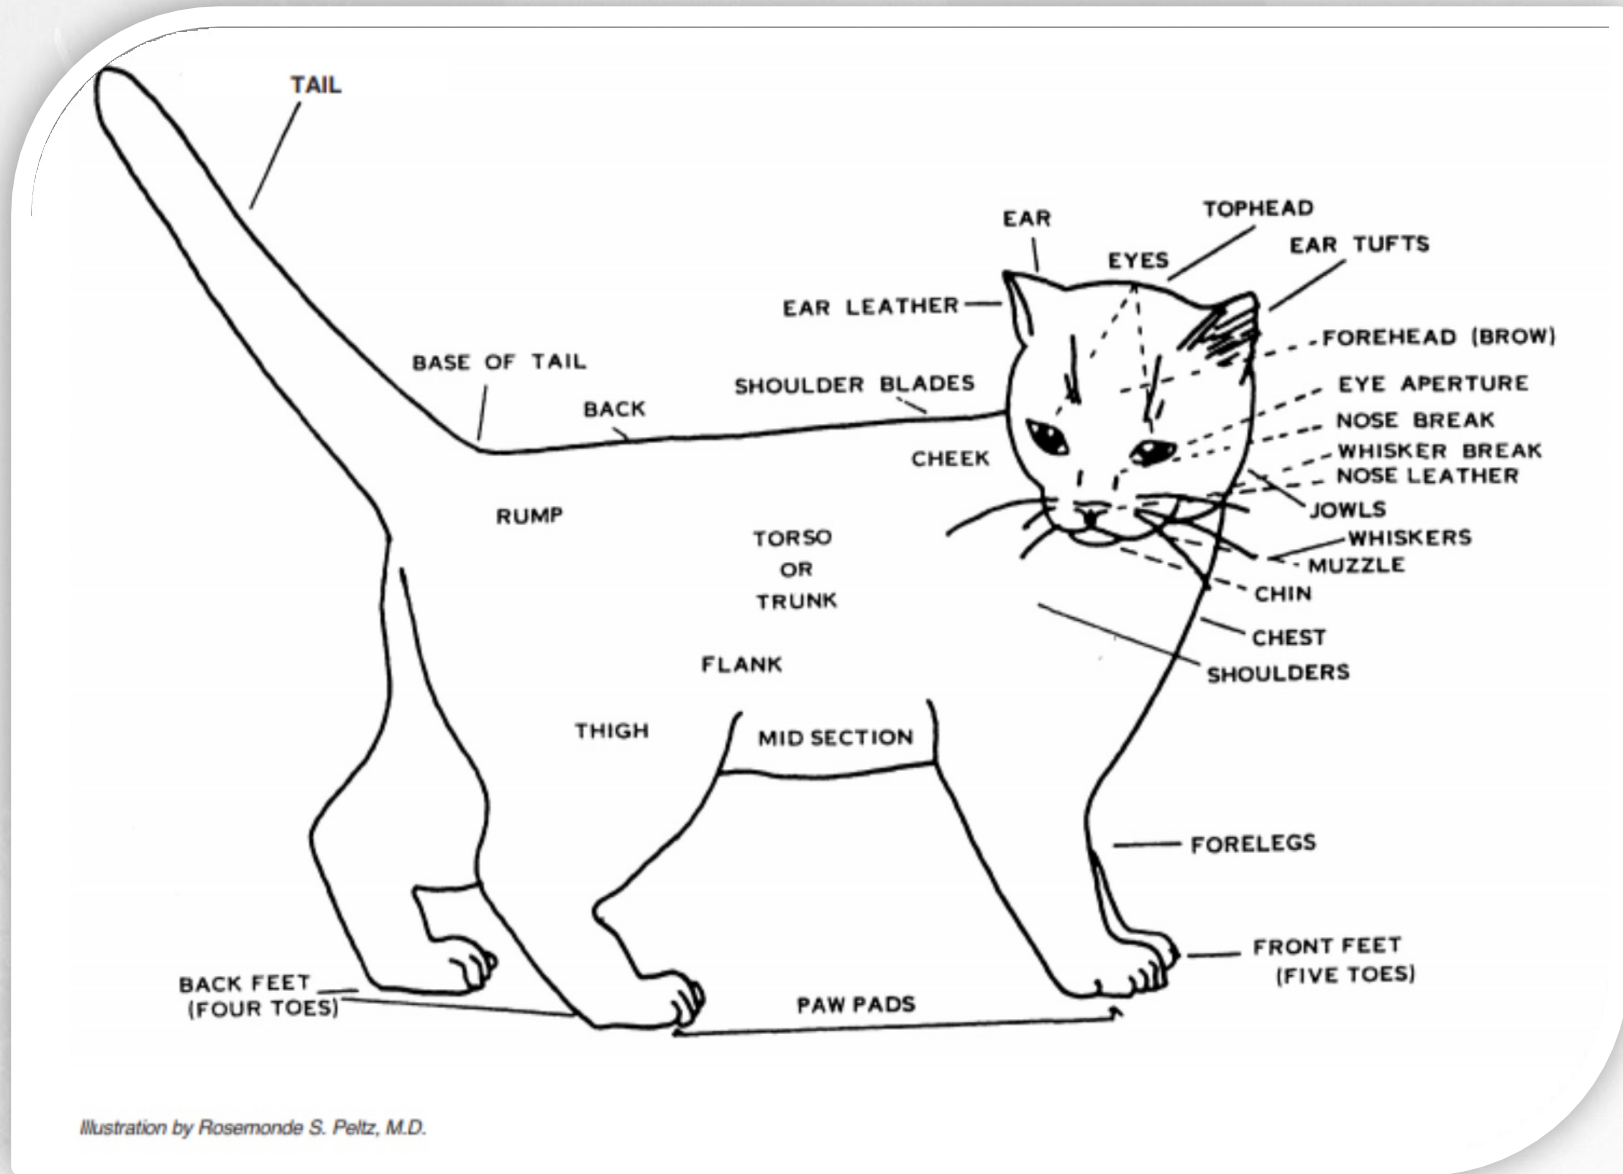

CONDITION STANDARDS AND STRUCTURE

What Is a Standard?

What Is Condition?

Feline Structure

Feline Structure

- In order to embody the aesthetic qualities of beauty, grace and agility that epitomize the cat, the ideal show cat reflects excellent health and **sound structure**.
- Variations in structure help differentiate and distinguish the variety of pedigreed cat breeds. Though individual breed standards sometimes describe unusual physical traits, the ideal show cat is free of any characteristics, exaggerated or otherwise, which cause discomfort or jeopardize health and well-being.

Feline Structure

- It must never be forgotten that the cat is a living, breathing, moving being.
- Sound structure and function are integral to the pursuit of the aesthetic.
- Keep in mind as you handle, the joints of the cat move in similar fashion to the joints of humans.
 - Do they swivel?
 - Do they bend?
 - Do they twist?
 - Where is the cat's handle?

Which Diagram Depicts Normal Structure?

A.

B.

Which Diagram Depicts Normal Structure?

A.

A. Correct

Which Diagram Depicts Normal Structure?

A.

B.

Which Diagram Depicts Normal Structure?

A.

A. Correct

Which Diagram Depicts Normal Structure?

A.

B.

Which Diagram Depicts Normal Structure?