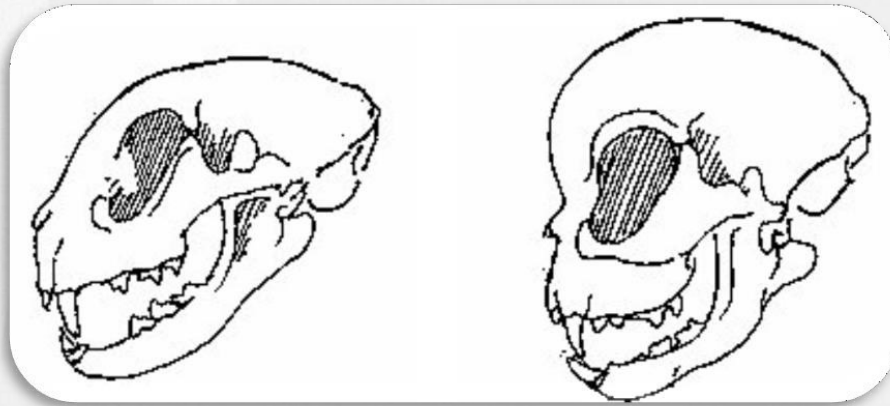

CONDITION STANDARDS AND STRUCTURE

What Is a Standard?

What Is Condition?

Feline Structure

Feline Structure

- In order to embody the aesthetic qualities of beauty, grace and agility that epitomize the cat, the ideal show cat reflects excellent health and **sound structure**.
- Variations in structure help differentiate and distinguish the variety of pedigreed cat breeds. Though individual breed standards sometimes describe unusual physical traits, the ideal show cat is free of any characteristics, exaggerated or otherwise, which cause discomfort or jeopardize health and well-being.

Feline Structure

- It must never be forgotten that the cat is a living, breathing, moving being.
- Sound structure and function are integral to the pursuit of the aesthetic.
- Keep in mind as you handle, the joints of the cat move in similar fashion to the joints of humans.
 - Do they swivel?
 - Do they bend?
 - Do they twist?
 - Where is the cat's handle?

Which Diagram Depicts Normal Structure?

A.

B.

Which Diagram Depicts Normal Structure?

A.

A. Correct

Which Diagram Depicts Normal Structure?

A.

B.

Which Diagram Depicts Normal Structure?

A.

A. Correct

Which Diagram Depicts Normal Structure?

A.

B.

Which Diagram Depicts Normal Structure?