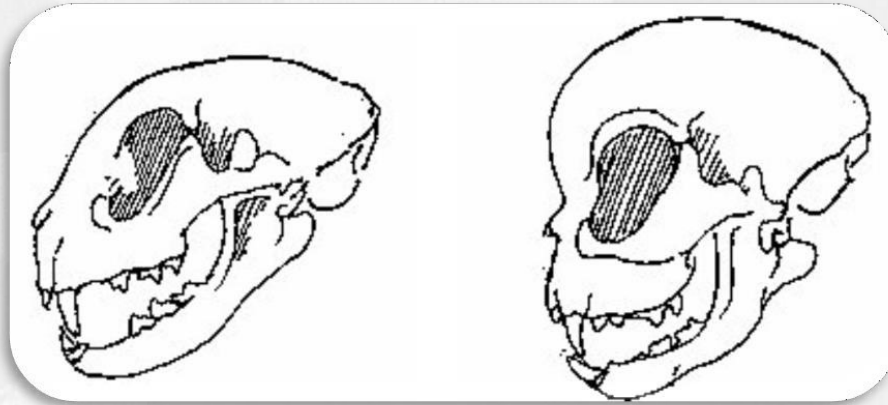

CONDITION STANDARDS AND STRUCTURE

What Is a Standard?

What Is Condition?

Feline Structure

Feline Structure

- In order to embody the aesthetic qualities of beauty, grace and agility that epitomize the cat, the ideal show cat reflects excellent health and **sound structure**.
- Variations in structure help differentiate and distinguish the variety of pedigreed cat breeds. Though individual breed standards sometimes describe unusual physical traits, the ideal show cat is free of any characteristics, exaggerated or otherwise, which cause discomfort or jeopardize health and well-being.

Feline Structure

- It must never be forgotten that the cat is a living, breathing, moving being.
- Sound structure and function are integral to the pursuit of the aesthetic.
- Keep in mind as you handle, the joints of the cat move in similar fashion to the joints of humans.
 - Do they swivel?
 - Do they bend?
 - Do they twist?
 - Where is the cat's handle?

Which Diagram Depicts Normal Structure?

A.

B.

Which Diagram Depicts Normal Structure?

A.

A. Correct

Which Diagram Depicts Normal Structure?

A.