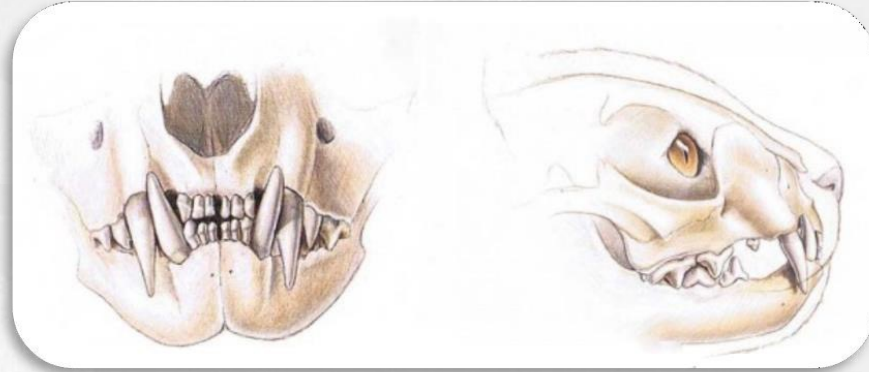

CONDITION STANDARDS AND STRUCTURE

What Is a Standard?

What Is Condition?

Feline Structure

Feline Structure

- In order to embody the aesthetic qualities of beauty, grace and agility that epitomize the cat, the ideal show cat reflects excellent health and **sound structure**.
- Variations in structure help differentiate and distinguish the variety of pedigreed cat breeds. Though individual breed standards sometimes describe unusual physical traits, the ideal show cat is free of any characteristics, exaggerated or otherwise, which cause discomfort or jeopardize health and well-being.

Feline Structure

- It must never be forgotten that the cat is a living, breathing, moving being.
- Sound structure and function are integral to the pursuit of the aesthetic.
- Keep in mind as you handle, the joints of the cat move in similar fashion to the joints of humans.
 - Do they swivel?
 - Do they bend?
 - Do they twist?
 - Where is the cat's handle?

Which Diagram Depicts Normal Structure?

A.

B.

Which Diagram Depicts Normal Structure?

A.

A. Correct

Which Diagram Depicts Normal Structure?

A.

B.

Which Diagram Depicts Normal Structure?

A.

A. Correct

Which Diagram Depicts Normal Structure?

A.

B.

Which Diagram Depicts Normal Structure?